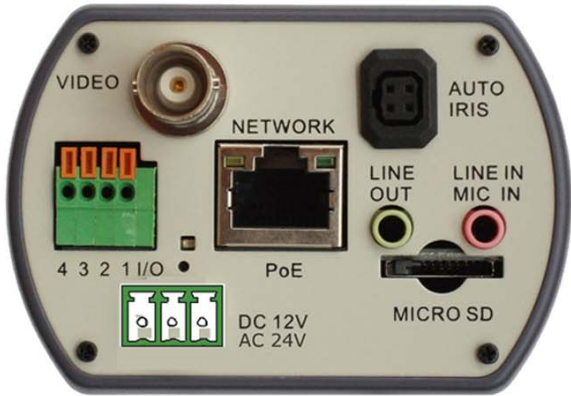

ICS-20F 1080p-15fps / 720p-30fps

ICS-25F 1080p-30fps

Box CS Mount H.264 IP Camera

ID-20 1080p-15fps / 720p-30fps

ID-25 1080p-30fps

Dome H.264 IP Indoor Camera

Dimension

Unit: (mm)

Features: pixel size 3x3µm=9µm²

- Progressive Scan 1/2.7" CMOS Sensor (Ratio: 16:9)
- NEW** • Full HD 1080p / HD 720p real-time at dual streaming
- NEW** • H.264 and MJPEG compression • 1920(H)x1080(V)
- Motion Detection • 2 Way Audio • Alarm: IN/OUT
- Privacy Masks • Internet Explorer, Chrome, Fire Fox
- Day/Night (ICR) • Min. Illumination: 0.02Lux
- Auto Iris Lens support • Shutter: 1~1/10000sec
- NEW** • Micro SD support • ATW 1500~15000K • FTP Recording
- NEW** • BNC analog output • Power: DC 12V / PoE (802.3af), 4W+
- ONVIF support • Max. 20 Users

Dimension

Unit: (mm)

Features pixel size 3x3µm=9µm²

- Progressive Scan 1/2.7" CMOS Sensor (Ratio:16:9)
- NEW** • Full HD 1080p / HD 720p real-time at dual streaming
- H.264 and MJPEG compression • 1920(H)x1080(V)
- NEW** • f = 4 mm, F1.5 • Min. Illumination: 0.02Lux
- Power over Ethernet (802.3af) • FTP Recording
- Motion Detection • 1 Way Audio
- Privacy Masks • Internet Explorer, Chrome, Fire Fox
- Shutter: 1~1/10000sec • ATW 1500~15000K
- Indoor (IP-66 international)
- Micro SD support • Power: PoE only, 4W+
- NEW** • Security Torx against tampering • Max. 20 Users
- ONVIF support

ICS-13 HD Real Time WDR CCD Camera

- Sony Progressive Scan CCD/CMOS sensor
- NEW** • HD 720p real-time at dual streaming
- H.264, MJPEG and MPEG-4 compression
- NEW** • Integrated real-time WDR
- NEW** • 2D / 3D Noise Reduction
- Motion Detection
- Privacy Masks
- Day/Night (ICR)
- Micro SD support
- BNC analog output
- **ONVIF** support