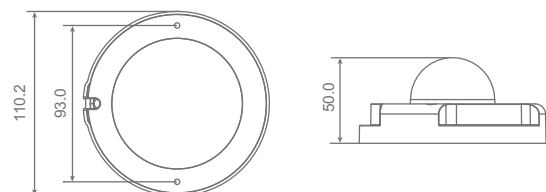

ICS-20F 1080p-15fps / 720p-30fps

ICS-25F 1080p-30fps

Box CS Mount H.264 IP Camera

ID-20 1080p-15fps / 720p-30fps

ID-25 1080p-30fps

Dome H.264 IP Indoor Camera

Dimension

Unit: (mm)

Features: pixel size 3x3µm=9µm²

- Progressive Scan 1/2.7" CMOS Sensor (Ratio: 16:9)
- NEW** • Full HD 1080p / HD 720p real-time at dual streaming
- NEW** • H.264 and MJPEG compression • 1920(H)x1080(V)
- Motion Detection • 2 Way Audio • Alarm: IN/OUT
- Privacy Masks • Internet Explorer, Chrome, Fire Fox
- Day/Night (ICR) • Min. Illumination: 0.02Lux
- Auto Iris Lens support • Shutter: 1~1/10000sec
- NEW** • Micro SD support • ATW 1500~15000K • FTP Recording
- NEW** • BNC analog output • Power: DC 12V / PoE (802.3af), 4W+
- ONVIF support • Max. 20 Users

Dimension

Unit: (mm)

Features pixel size 3x3µm=9µm²

- Progressive Scan 1/2.7" CMOS Sensor (Ratio:16:9)
- NEW** • Full HD 1080p / HD 720p real-time at dual streaming
- H.264 and MJPEG compression • 1920(H)x1080(V)
- NEW** • f = 4 mm, F1.5 • Min. Illumination: 0.02Lux
- Power over Ethernet (802.3af) • FTP Recording
- Motion Detection • 1 Way Audio
- Privacy Masks • Internet Explorer, Chrome, Fire Fox
- Shutter: 1~1/10000sec • ATW 1500~15000K
- Indoor (IP-66 international)
- Micro SD support • Power: PoE only, 4W+
- NEW** • Security Torx against tampering • Max. 20 Users
- ONVIF support