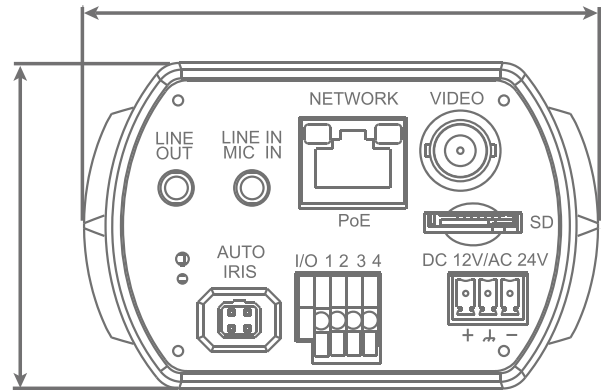

Features: pixel size 3x3µm=9µm²

- Progressive Scan 1/2.7" CMOS Sensor (Ratio: 16:9)
- NEW** • Full HD 1080p / HD 720p real-time at dual streaming
- NEW** • H.264 and MJPEG compression • 1920(H)x1080(V)
- Motion Detection • 2 Way Audio • Alarm: IN/OUT
- Privacy Masks • Internet Explorer, Chrome, Fire Fox
- Day/Night (ICR) • Min. Illumination: 0.02Lux
- Auto Iris Lens support • Shutter: 1~1/10000sec
- NEW** • Micro SD support • ATW 1500~15000K • FTP Recording
- NEW** • BNC analog output • Power: DC 12V / PoE (802.3af), 4W+
- ONVIF support • Max. 20 Users

Dimension

Unit: (mm)

Features pixel size 3x3µm=9µm²

- Progressive Scan 1/2.7" CMOS Sensor (Ratio:16:9)
- NEW** • Full HD 1080p / HD 720p real-time at dual streaming
- H.264 and MJPEG compression • 1920(H)x1080(V)
- NEW** • f = 4 mm, F1.5 • Min. Illumination: 0.02Lux
- Power over Ethernet (802.3af) • FTP Recording
- Motion Detection • 1 Way Audio
- Privacy Masks • Internet Explorer, Chrome, Fire Fox
- Shutter: 1~1/10000sec • ATW 1500~15000K
- Indoor (IP-66 international)
- Micro SD support • Power: PoE only, 4W+
- NEW** • Security Torx against tampering • Max. 20 Users
- ONVIF support

ICS-13 HD Real Time WDR CCD Camera

- Sony Progressive Scan CCD/CMOS sensor
- NEW** • HD 720p real-time at dual streaming
- H.264, MJPEG and MPEG-4 compression
- NEW** • Integrated real-time WDR
- NEW** • 2D / 3D Noise Reduction
- Motion Detection
- Privacy Masks
- Day/Night (ICR)
- Micro SD support
- BNC analog output
- **ONVIF** support