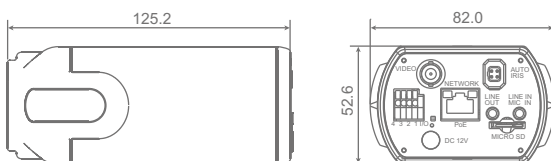

ICS-20F 1080p-15fps / 720p-30fps

ICS-25F 1080p-30fps

Box CS Mount H.264 IP Camera

ID-20 1080p-15fps / 720p-30fps

ID-25 1080p-30fps

Dome H.264 IP Indoor Camera

Dimension

Unit: (mm)

Features: pixel size 3x3µm=9µm²

- Progressive Scan 1/2.7" CMOS Sensor (Ratio: 16:9)
- NEW** • Full HD 1080p / HD 720p real-time at dual streaming
- NEW** • H.264 and MJPEG compression • 1920(H)x1080(V)
- Motion Detection • 2 Way Audio • Alarm: IN/OUT
- Privacy Masks • Internet Explorer, Chrome, Fire Fox
- Day/Night (ICR) • Min. Illumination: 0.02Lux
- Auto Iris Lens support • Shutter: 1~1/10000sec
- NEW** • Micro SD support • ATW 1500~15000K • FTP Recording
- NEW** • BNC analog output • Power: DC 12V / PoE (802.3af), 4W+
- ONVIF support • Max. 20 Users

Dimension

Unit: (mm)

Features pixel size 3x3µm=9µm²

- Progressive Scan 1/2.7" CMOS Sensor (Ratio:16:9)
- NEW** • Full HD 1080p / HD 720p real-time at dual streaming
- H.264 and MJPEG compression • 1920(H)x1080(V)
- NEW** • f = 4 mm, F1.5 • Min. Illumination: 0.02Lux
- Power over Ethernet (802.3af) • FTP Recording
- Motion Detection • 1 Way Audio
- Privacy Masks • Internet Explorer, Chrome, Fire Fox
- Shutter: 1~1/10000sec • ATW 1500~15000K
- Indoor (IP-66 international)
- Micro SD support • Power: PoE only, 4W+
- NEW** • Security Torx against tampering • Max. 20 Users
- ONVIF support